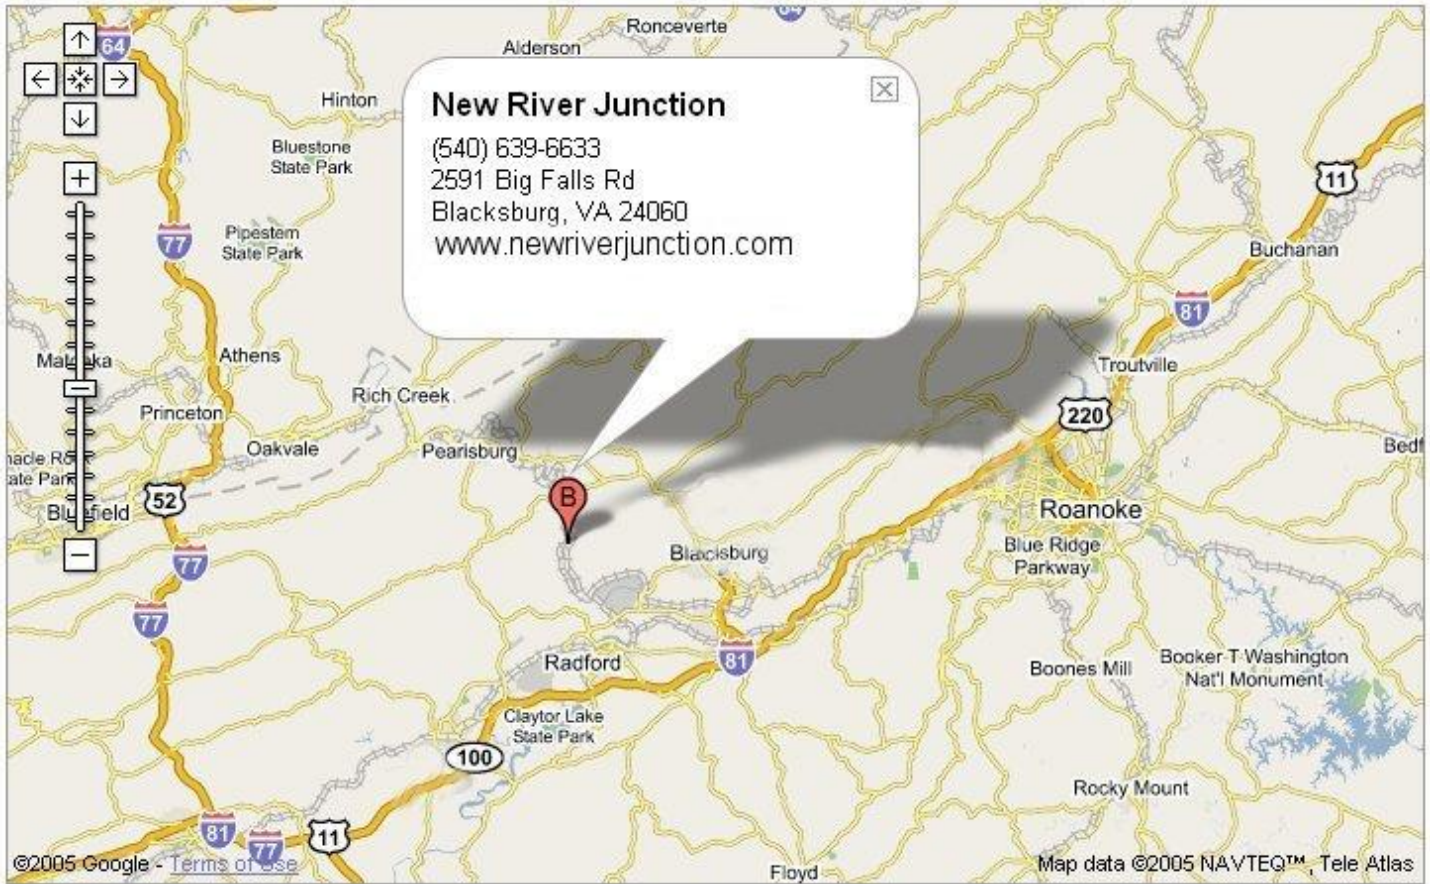

# New River Junction Campground, Inc.

2591 Big Falls Road, Blacksburg, VA 24060  
(540)639-6633 [www.newriverjunction.com](http://www.newriverjunction.com)

- Exit off I-81 at Exit 118B.
- Get on 460 West and go approximately 10 miles.
- Take the **second** Prices Fork Road Exit **towards** Prices Fork.
- Go 3 miles to McCoy Road (just beyond the Marathon & Sunoco gas stations).
- Turn RIGHT on McCoy Road and go 7 Miles to the stop sign.
- Turn RIGHT onto Big Falls Road.
- Go 1/2 mile to the railroad tracks.
- We are the first place on the left after the tracks.