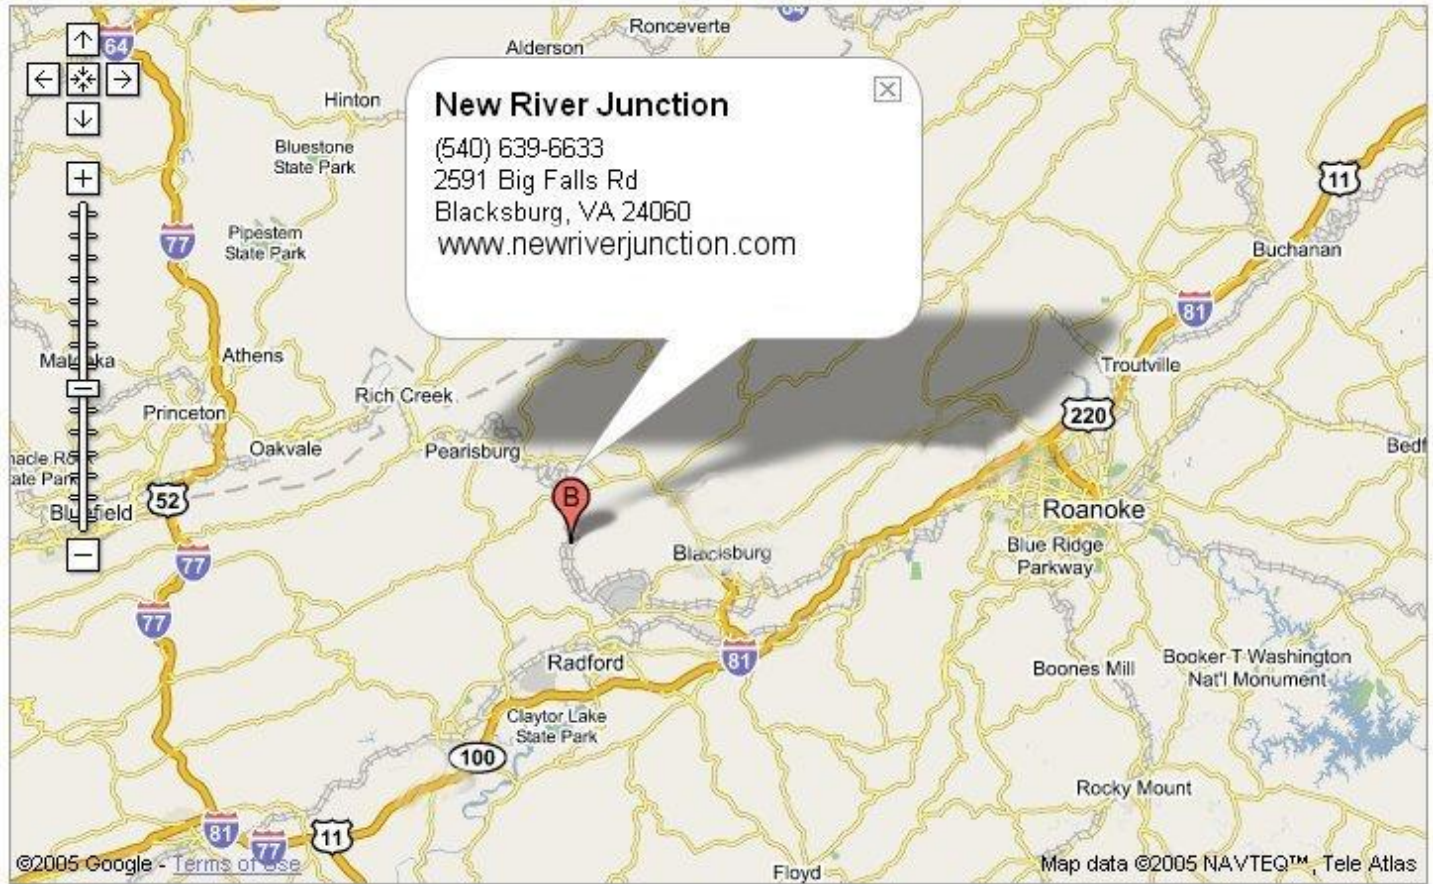

New River Junction Campground, Inc.

2591 Big Falls Road, Blacksburg, VA 24060
(540)639-6633 www.newriverjunction.com

- Exit off I-81 at Exit 118B.
- Get on 460 West and go approximately 10 miles.
- Take the **second** Prices Fork Road Exit **towards** Prices Fork.
- Go 3 miles to McCoy Road (just beyond the Marathon & Sunoco gas stations).
- Turn RIGHT on McCoy Road and go 7 Miles to the stop sign.
- Turn RIGHT onto Big Falls Road.
- Go 1/2 mile to the railroad tracks.
- We are the first place on the left after the tracks.